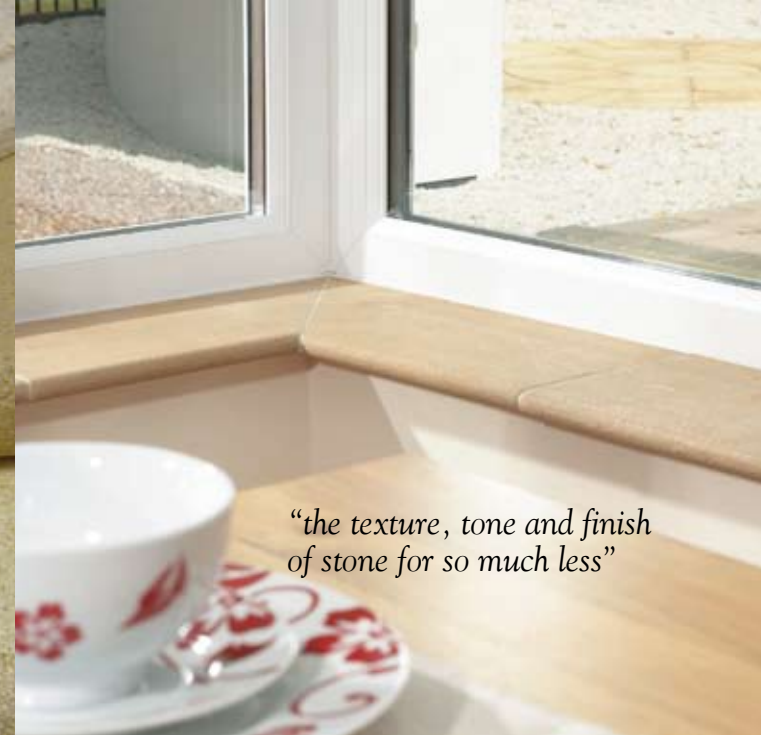

“the texture, tone and finish of stone for so much less”

What is DecSTONE™?

DecSTONE™ is a natural mineral composite which emulates limestone with remarkable realism.

DecSTONE™ Window Board & Skirting has become the preferred option in conservatories.

DecSTONE™ perfectly harmonises any conservatory, complimenting the structural shape and clean lines, providing a surface of stone texture with practical durability. Whether installed with a stone, wooden or even carpet flooring DecSTONE™ sets a tone of understated luxury making it perfect for any installation. Whilst real limestone window cills and skirting would be an extravagant luxury typically costing excessive amounts, the same appearance can be achieved with DecSTONE™, costing a pleasantly affordable sum and bringing many practical advantages.