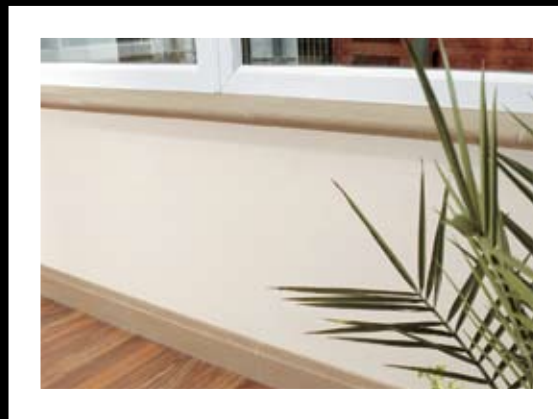

No Maintenance

DecSTONE™ can be very simply and quickly installed into your conservatory with minimal trouble. All that's required are basic carpentry tools and skills. This has made DecSTONE™ popular, not just in new-build conservatories, but also for anyone who wishes to upgrade their existing conservatory with a fresh look.

Not only is DecSTONE™ easy to install, but has no future maintenance to worry about. Whereas a wooden board requires regular painting or staining, DecSTONE™ is installed in its finished state which eliminates the need for any further finishing processes.

“All our friends think it's real stone - even when they get close”