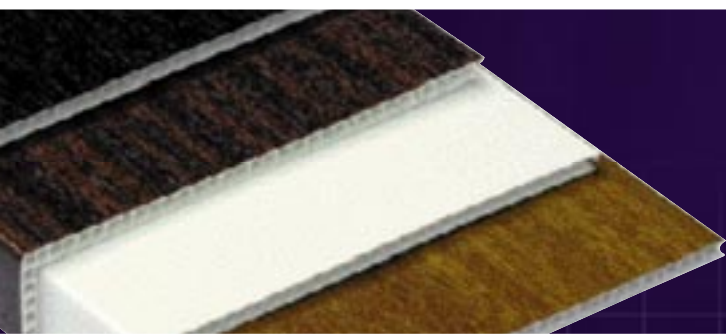

Geoplas

BUILDING PRODUCTS

CATALOGUE

A PAL GROUP COMPANY

THE GEOPLAS SOLUTION

2

EXTRUDED PROFILES FROM GEOPLAS ARE MANUFACTURED USING CALCIUM ZINC PVCu COMPOUNDS, ARE GUARANTEED FOR A 10 YEAR PERIOD AND RECOMMENDED FOR ALL DOMESTIC AND COMMERCIAL PROPERTY REFURBISHMENT AND NEW BUILD PROJECTS. THE PATENTED HOLLOW WHITE, VENTED CAPOVER BOARD HAS A 10 YEAR GUARANTEE.

ISO 9001

FM 02285

Exclusively the Geoplas fascia boards have received Patent No. 2372049 approval and are therefore a unique product exemplifying the company's leading edge approach to producing roofline products that, once in place, will not flake or split giving a maintenance free cost effective solution which unlike timber will stay looking good year after year.