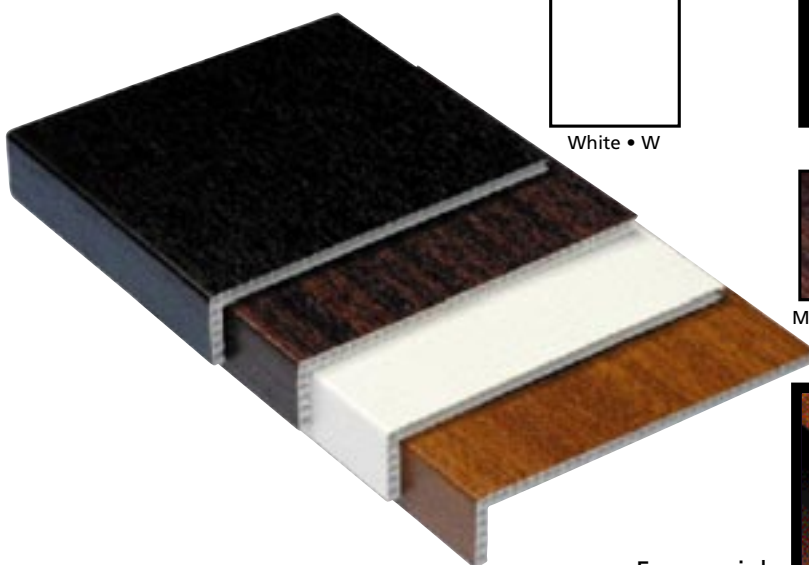

POLY TOP PINS/NAILS

Description	Colour	Part No	Pack Qty
Poly Top Pin 2.2 x 25mm	White / Brown / Black	PTP25W / PTP25BR / PTP25BL	250
Poly Top Pin 2.2 x 30mm	White / Brown / Black	PTP30W / PTP30BR / PTP30BL	250
Poly Top Pin 2.2 x 40mm	White / Brown / Black	PTP40W / PTP40BR / PTP40BL	250
Poly Top Pin 3.35 x 40mm	White / Brown / Black	PTP40W / PTP40BR / PTP40BL	100
Poly Top Pin 3.35 x 50mm	White / Brown / Black	PTP50W / PTP50BR / PTP50BL	100
Poly Top Pin 3.35 x 65mm	White / Brown / Black	PTP65W / PTP65BR / PTP65BL	100
Plain Cladding Pins 2.2 x 25mm	n/a	CP25	250
Plain Cladding Pins 2.2 x 30mm	n/a	CP30	250
Plain Cladding Pins 2.2 x 40mm	n/a	CP40	250

TAPES

**BSI & BBA
approved**

**Best Quality
Tapes in the
Market Place**

Description	Colour	Part No	Pack Qty
DOUBLE SIDED TRIM TAPE			
10mm x 1mm x 50m	White	1103H/1/10	30
10mm x 1mm x 50m	Black	1103BH/1/10	30
15mm x 1mm x 50m	White	66124/1/15	20
10mm x 2mm x 40m	White	66124/2/10	30
10mm x 2mm x 40m	Black	66124/2/10/BL	30
15mm x 2mm x 40m	White	66124/2/15	20
GEORGIAN BAR TAPE			
10mm x 1mm x 50m	White	10/01/8625	30
ANTI DUST BREATHER TAPE			
For 16mm Poly Carb x 33m	Grey	ADT16	24
For 20/25mm Poly Carb x 33m	Grey	ADT20/25	20
BLANKING TAPE			
For 16mm Poly Carb x 50m	White	BT16	24
For 20/25mm Poly Carb x 50m	White	BT20/25	20
DOUBLE SIDED SECURITY TAPE			
3mm x 10mm x 25m	White	66124/3/10/W	30
3mm x 10mm x 25m	Black	66124/3/10	30
3mm x 12mm x 25m	Black	66124/3/12	25
4mm x 10mm x 20m	White	66124/4/10/W	30
4mm x 10mm x 20m	Black	66124/4/10	30
4mm x 12mm x 20m	Black	66124/4/12	25
5mm x 10mm x 15m	Black	66124/5/10	30
5mm x 12mm x 15m	Black	66124/5/12	25
ALUMINIUM SEALED UNIT TAPE			
38mm x 50 yards	n/a	1010/38	32
45mm x 50 yards	n/a	1010/45	24

COLOURS

For special
colours contact
your Area
Manager