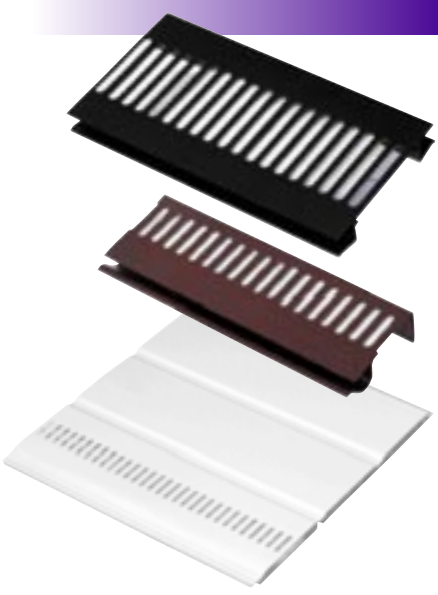

NEW PRODUCT

NEW PRODUCTS

EAVES PROTECTORS

Description	Colour	Part No	Pack Qty
Eaves Protector*	Black	G/EP	10 x 1.5m
*also available in 2.5m and 3m (special order)			

GUTTER COVERS

Description	Colour	Part No	Pack Qty
Gutter Cover	White	G/GC/W	10 x 1m
Gutter Cover	Black	G/GC/B	10 x 1m
Gutter Cover	Brown	G/GC/BR	10 x 1m
Gutter Cover	Grey	G/GC/G	10 x 1m
Gutter Cover	Caramel	G/GC/C	10 x 1m
*all above also available in 1.5m lengths			